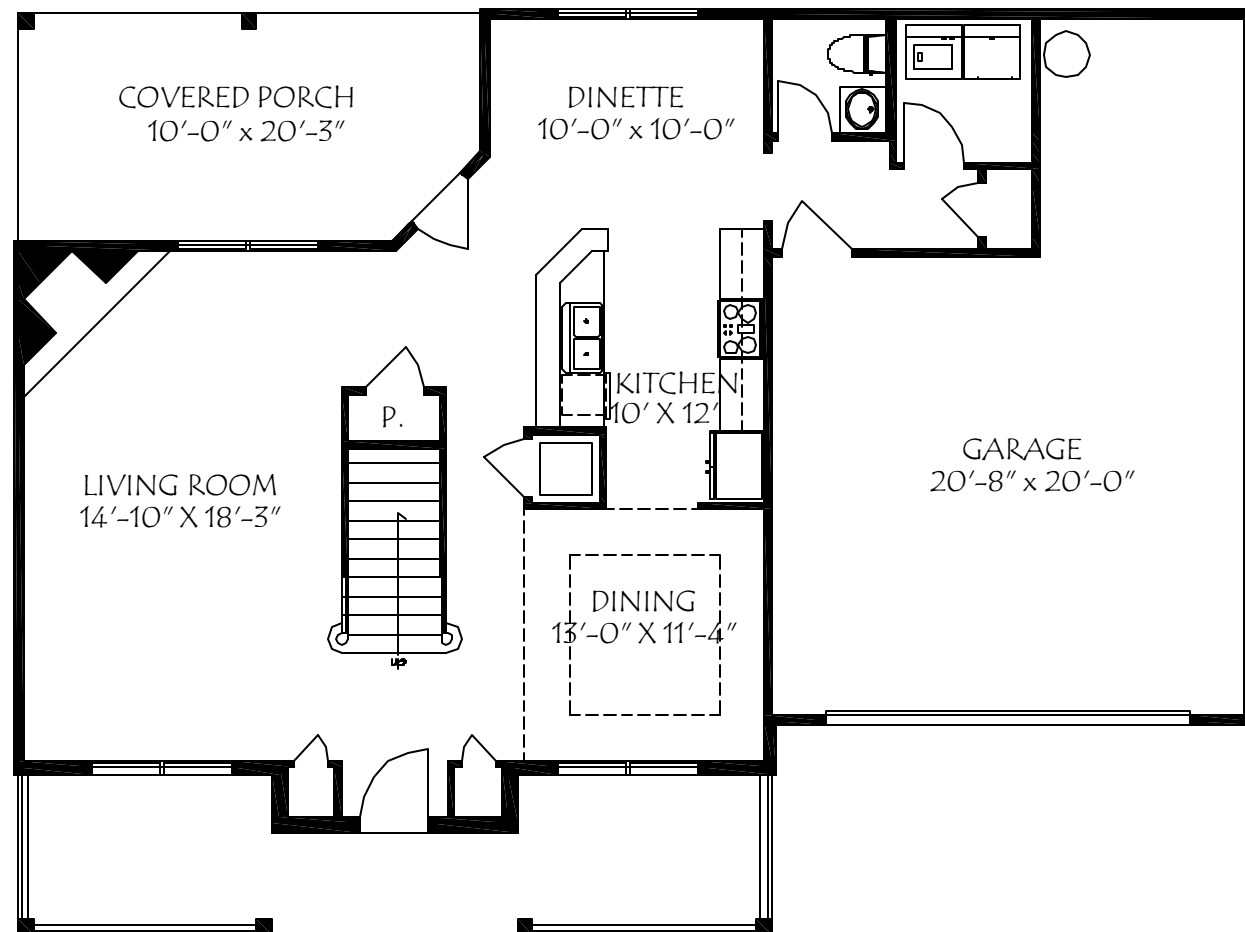

FRONT ELEVATION

FALLS CREEK
COLLECTION
TOTAL LIVING AREA: 2,184 SQ. FT.

'NORTH FORK'

GROUND FLOOR PLAN

UPPER FLOOR PLAN