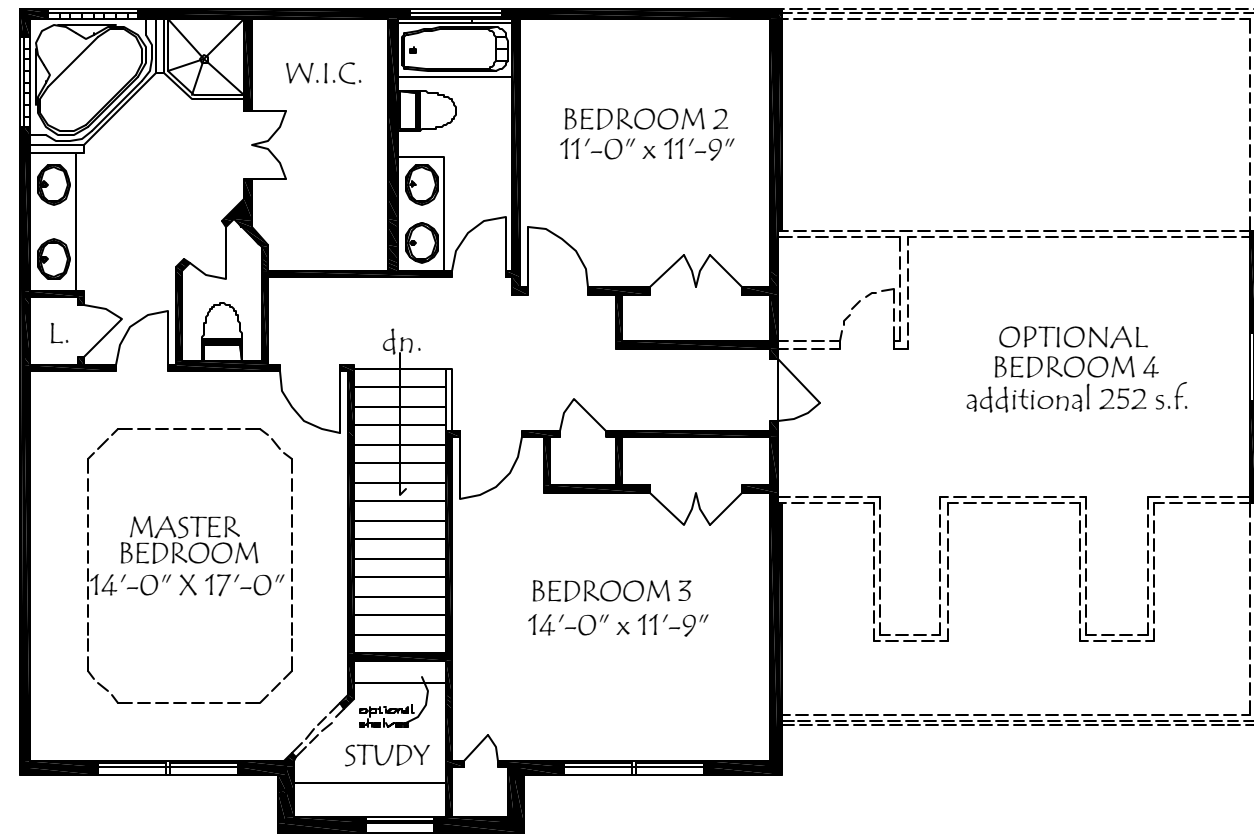

FRONT ELEVATION

FALLS CREEK
COLLECTION
TOTAL LIVING AREA: 2,184 SQ. FT.

'NORTH FORK'

GROUND FLOOR PLAN

UPPER FLOOR PLAN