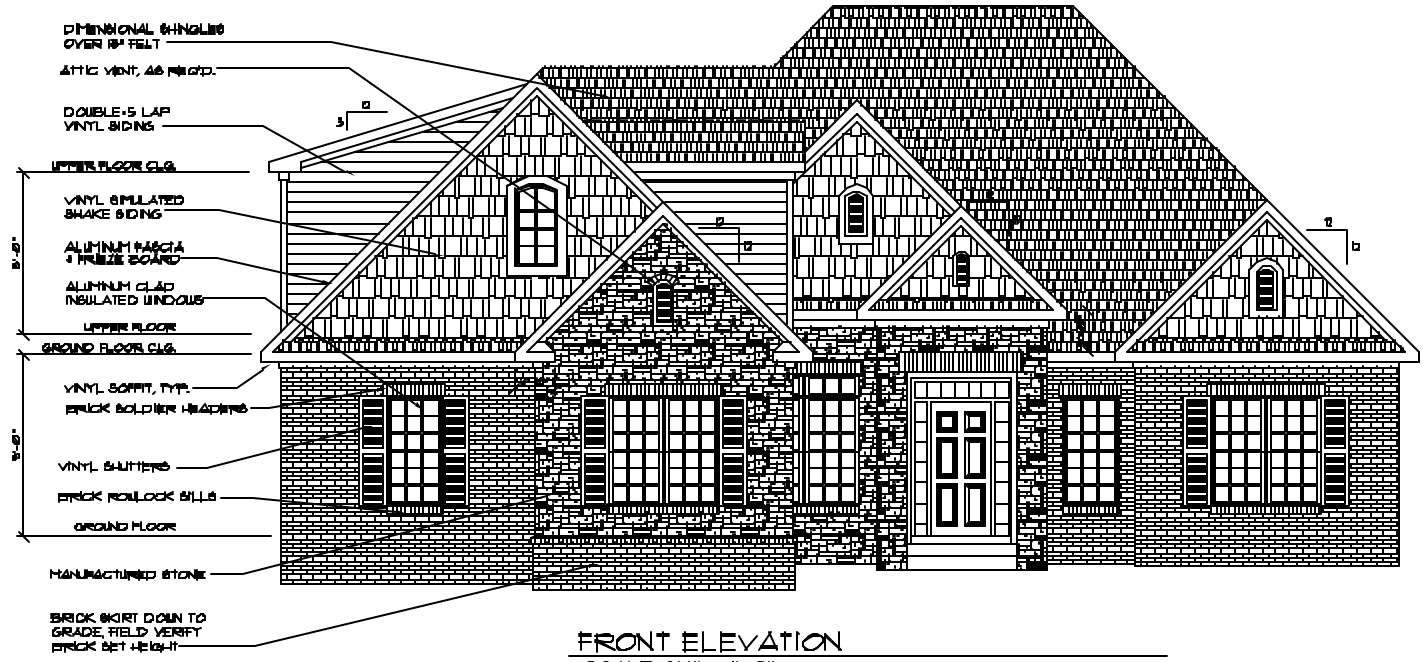

DATE	2/7/
BY	

Paul B. Lea  
 The Crest Heights  
 1897 Hazel Street  
 Lexington, Ky. 40515  
 859-982-4760  
 859-242-6885 fax

A New Residence for:  
**Phillip & Kaye Breeding**  
 Georgetown, Ky.

NO.	2
DATE	2-7-20

**FRONT ELEVATION**  
SCALE: 1/4" = 1'-0"

**REAR ELEVATION**  
SCALE: 1/4" = 1'-0"

Paul B. Lea  
Takes Creek Heights  
1097 Duval Street  
Lexington, Ky. 40515  
859-385-6760  
859-245-6885 fax  
www.leaplans.com